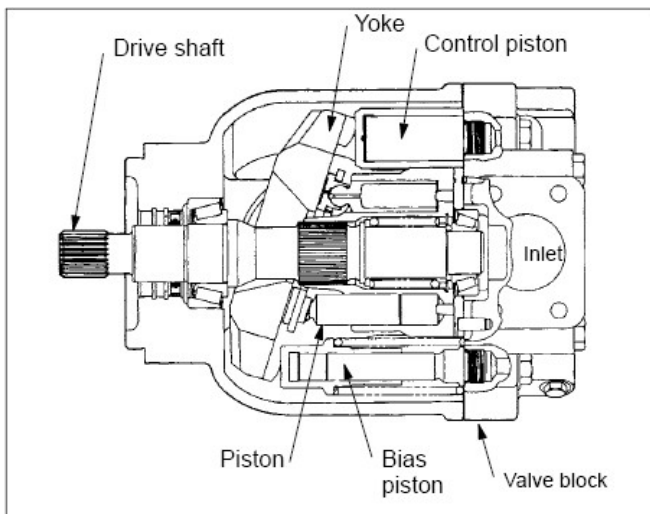

Description:

A- Basic Pump:

Figure 1 shows the basic construction of the PVH series piston pump. Major parts include the drive shaft, housing, yoke, rotating group, valve plate, control piston, bias piston, valve block and compensator control. The PVH series replaces the pintle bearing assembly with saddle bearings, which reduces weight and eliminates the roller bearings that added to maintenance time and overhaul costs.

Principles of operation:

A- Pump operation:

Rotation of the pump drive shaft causes the cylinder block, shoe plate and pistons to rotate (See Figure 2). The piston shoes are held against the yoke face by the shoe plate. The angle of the yoke face creates a reciprocating motion to each piston within the cylinder block. Inlet and outlet ports connect to a kidney slotted wafer plate. As the pistons move out of the cylinder block, a vacuum is created and fluid is forced into the void by atmospheric pressure. The fluid moves with the cylinder block past the intake kidney slot. The motion of the piston reverses and fluid is pushed out of the cylinder block into the outlet port.