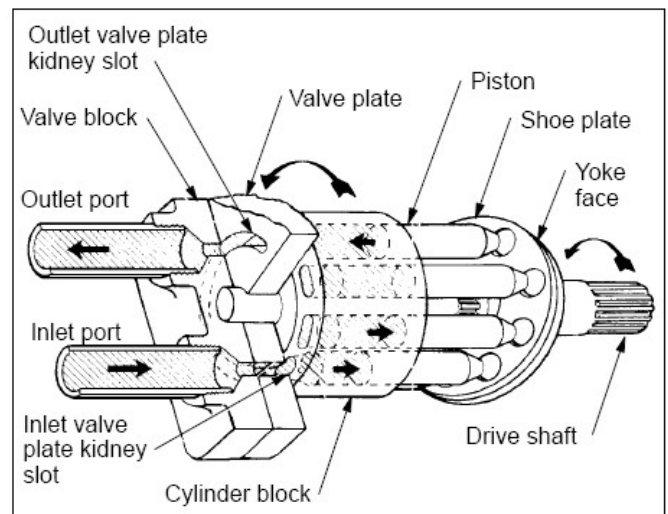

Description:

A- Basic Pump:

Figure 1 shows the basic construction of the PVH series piston pump. Major parts include the drive shaft, housing, yoke, rotating group, valve plate, control piston, bias piston, valve block and compensator control. The PVH series replaces the pintle bearing assembly with saddle bearings, which reduces weight and eliminates the roller bearings that added to maintenance time and overhaul costs.

Principles of operation:

A- Pump operation:

Rotation of the pump drive shaft causes the cylinder block, shoe plate and pistons to rotate (See Figure 2). The piston shoes are held against the yoke face by the shoe plate. The angle of the yoke face creates a reciprocating motion to each piston within the cylinder block. Inlet and outlet ports connect to a kidney slotted wafer plate. As the pistons move out of the cylinder block, a vacuum is created and fluid is forced into the void by atmospheric pressure. The fluid moves with the cylinder block past the intake kidney slot. The motion of the piston reverses and fluid is pushed out of the cylinder block into the outlet port.

Figure 1

Figure 2

B- Pump controls:

Pressure Compensator Controls “C” & “CM”

The standard “C” and low pressure “CM” compensator controls are internally pilot operated, spring offset, 2-way valves. Their purpose is to limit system pressure to a desired level by varying pump displacement. These controls only provide the flow required to satisfy the load demand, while maintaining a constant preset pressure.