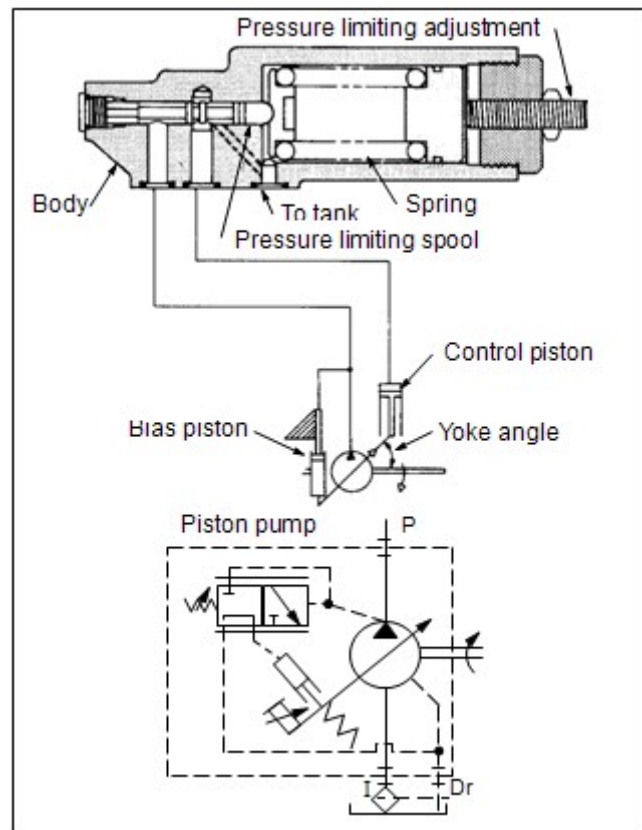

When load or system pressure is below the pressure setting of the compensator spring, the compensator spool remains offset and the pump continues to operate at full displacement. When load or system pressure approaches the compensator pressure setting, the compensator spool will start to move and overcome the compensator spring force. Fluid will then meter into the control piston area. Since the control piston area is greater than that of the bias piston, the control piston pushes the yoke towards minimum pump displacement. The compensator control continues to meter fluid to the control piston, adjusting the pump displacement, and pumping only enough fluid to satisfy the load demand while holding the system at a constant pressure.

When load or system pressure exceeds the compensator setting, the compensator spool shifts towards the spring chamber area. A maximum amount of fluid is then metered to the control piston area, causing the yoke to shift to minimum pump displacement.

When system pressure decreases below the compensator pressure setting, the compensator spool returns to its original position and the yoke returns to maintain maximum pump displacement.

The compensator is available in two pressure ranges. The “C” spring has an adjustment range of 70–250 bar (1015–3625 psi). The “CM” spring has an adjustment range of 40–130 bar (580–1885 psi).

PVH operating parameters are listed:

PVH57	2400	130 - 144 l/min (34.3 - 38 USgpm)	12 l/min (3.2 USgpm)
PVH57QI	1800	95.8 - 10.9 l/min (25.3 - 29.3 USgpm)	12 l/min (3.2 USgpm)
PVH74	2200	154.1 - 171 l/min (40.7 - 45.2 USgpm)	13 l/min (3.4 USgpm)
PVH74Q	2100	145 - 160 l/min (38 - 42 USgpm)	13 l/min (3.4 USgpm)
PVH74QI	1800	126.1 - 139.2 l/min (33.3 - 36.8 USgpm)	13 l/min (3.4 USgpm)
PVH98	2100	196 - 216 l/min (51.8 - 57.1 USgpm)	17.5 l/min (4.6 USgpm)
PVH98QI	1800	167.5 - 186.4 l/min (44.2 - 49.2 USgpm)	17.5 l/min (4.6 USgpm)
PVH131	2000	249 - 275 l/min (65.8 - 72.6 USgpm)	22 l/min (5.8 USgpm)
PVH131QI	1500	187 - 207 l/min (49.4 - 54.7 USgpm)	22 l/min (5.8 USgpm)