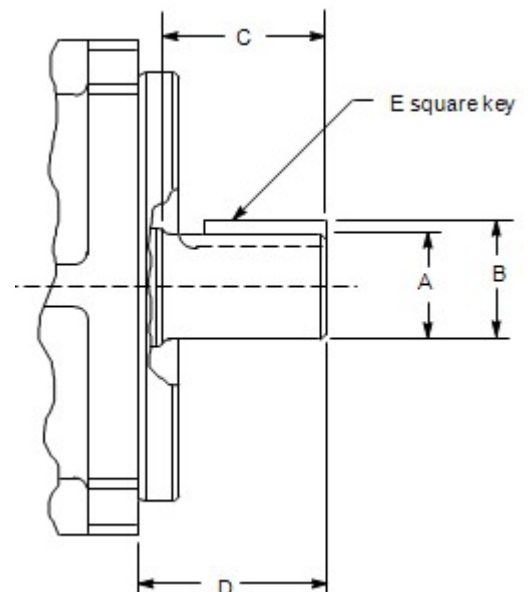

Input shaft dimension:

Straight Keyed Shafts *

Shaft code	Shaft designation	A	B	C	D	E
1	SAE "C" (J744-32-1)	31,75 (1.25)	35,32 (1.38)	48,0 (1.89)	56,0 (2.20)	7,93 (.312)
13	SAE "CC" (J744-38-1)	38,10 (1.50)	42,39 (1.67)	54,0 (2.12)	62,0 (2.44)	9,52 (.375)
16	SAE "D" (J744-44-1)	44,45 (1.75)	49,46 (1.95)	67,0 (2.64)	75,0 (2.95)	11,11 (.438)
N	ISO 3019/2-E32N	32,00 (1.26)	35,00 (1.38)	58,0 (2.28)	68,1 (2.68)	10,00 (.393)

Spline Shafts *

Shaft code	Shaft designation	Number of teeth	C	D
2	SAE "C" (J744-32-4)	14	48,0 (1.89)	56,0 (2.20)
3	SAE "CC" (J744-38-4)	17	54,0 (2.13)	62,0 (2.44)
12	SAE "D" (J744-44-4)	13	67,0 (2.64)	75,0 (2.95)