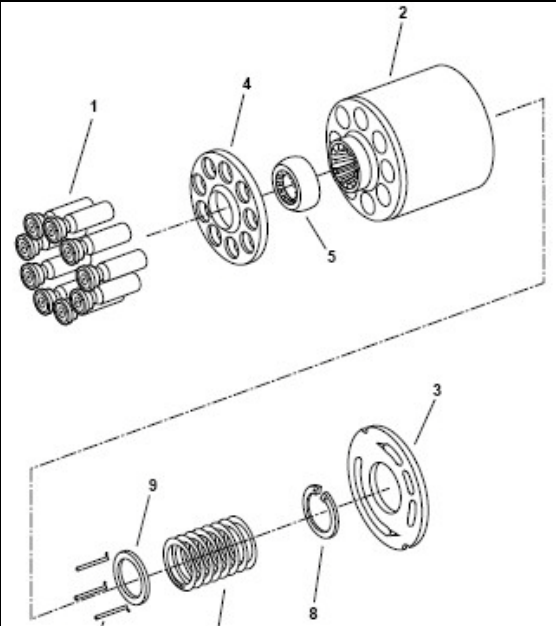

**Through drive:**

NOO=without through drive

With through drive\*:

- K01= mounting flange: 82-2(A). Shaft/coupling: 16-4(A)
- K52= mounting flange: 82-2(A). Shaft/coupling: 19-4(A-B)
- K02= mounting flange: 101-2(B). Shaft/coupling: 22-4(B)
- K68= mounting flange: 101-2(B). Shaft/coupling: 22-4(B)
- K04= mounting flange: 101-2(B). Shaft/coupling: 25-4(B-B)
- K07= mounting flange: 127-2(C). Shaft/coupling: 32-4(C)
- K24= mounting flange: 127-2(C). Shaft/coupling: 38-4(C-C)
- K17= mounting flange: 152-4(D). Shaft/coupling: 44-4(D)

# Rexroth A10VO & A10VSO Parts information

VIEW: A

VIEW: B

VIEW: C

**VIEW: A**

ITEM # 1: ROTARY GROUP	ITEM # 2: CONTROL-ASS.	ITEM # 3: PUMP HOUSING	ITEM # 4: END COVER-PORTS
ITEM # 5: CRADEL ASS.	ITEM # 6: SHAFT - DRIVE	ITEM # 7: WASHER	ITEM # 8: ADJUSTING DISC
ITEM # 9: TAPPED BRG	ITEM # 10: TAPPED BRG	ITEM # 11: BEARING CRADLE	ITEM # 12: SEAL - SHAFT
ITEM # 13: O - RING	ITEM # 14: O - RING	ITEM # 15: SNAP RING	ITEM # 16: CAP SCREWS
ITEM # 17: CONTROL ASS.	ITEM # 18: PLUG	ITEM # 19: DOWEL PINS	ITEM # 20: PLUG
ITEM # 21: KEY	ITEM # 22: COUPLING	ITEM # 23: O - RING	ITEM # 24: O - RING
ITEM # 25: PLUG			