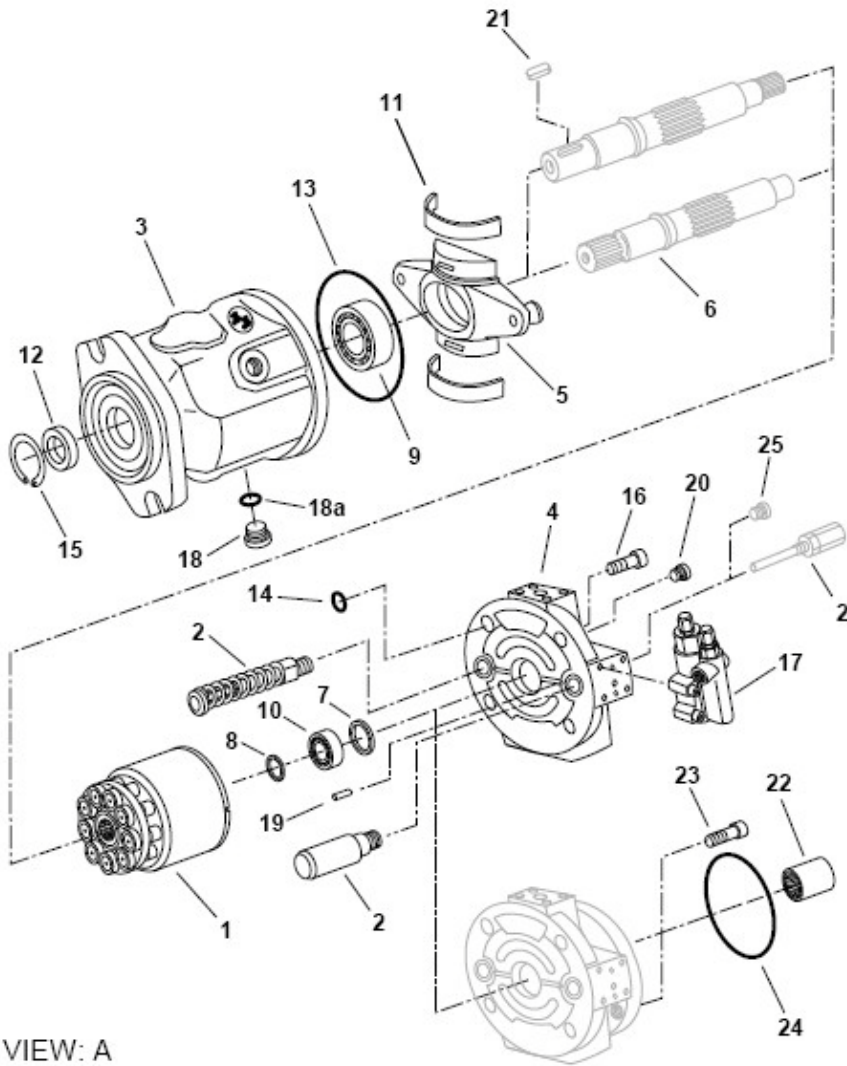

**Through drive:**

NOO=without through drive

With through drive\*:

- K01= mounting flange: 82-2(A). Shaft/coupling: 16-4(A)
- K52= mounting flange: 82-2(A). Shaft/coupling: 19-4(A-B)
- K02= mounting flange: 101-2(B). Shaft/coupling: 22-4(B)
- K68= mounting flange: 101-2(B). Shaft/coupling: 22-4(B)
- K04= mounting flange: 101-2(B). Shaft/coupling: 25-4(B-B)
- K07= mounting flange: 127-2(C). Shaft/coupling: 32-4(C)
- K24= mounting flange: 127-2(C). Shaft/coupling: 38-4(C-C)
- K17= mounting flange: 152-4(D). Shaft/coupling: 44-4(D)

# Rexroth A10VO & A10VSO Parts information

VIEW: A

VIEW: B

VIEW: C

**VIEW: A**

ITEM # 1: ROTARY GROUP	ITEM # 2: CONTROL-ASS.	ITEM # 3: PUMP HOUSING	ITEM # 4: END COVER-PORTS
ITEM # 5: CRADEL ASS.	ITEM # 6: SHAFT - DRIVE	ITEM # 7: WASHER	ITEM # 8: ADJUSTING DISC
ITEM # 9: TAPPED BRG	ITEM # 10: TAPPED BRG	ITEM # 11: BEARING CRADLE	ITEM # 12: SEAL - SHAFT
ITEM # 13: O - RING	ITEM # 14: O - RING	ITEM # 15: SNAP RING	ITEM # 16: CAP SCREWS
ITEM # 17: CONTROL ASS.	ITEM # 18: PLUG	ITEM # 19: DOWEL PINS	ITEM # 20: PLUG
ITEM # 21: KEY	ITEM # 22: COUPLING	ITEM # 23: O - RING	ITEM # 24: O - RING
ITEM # 25: PLUG			