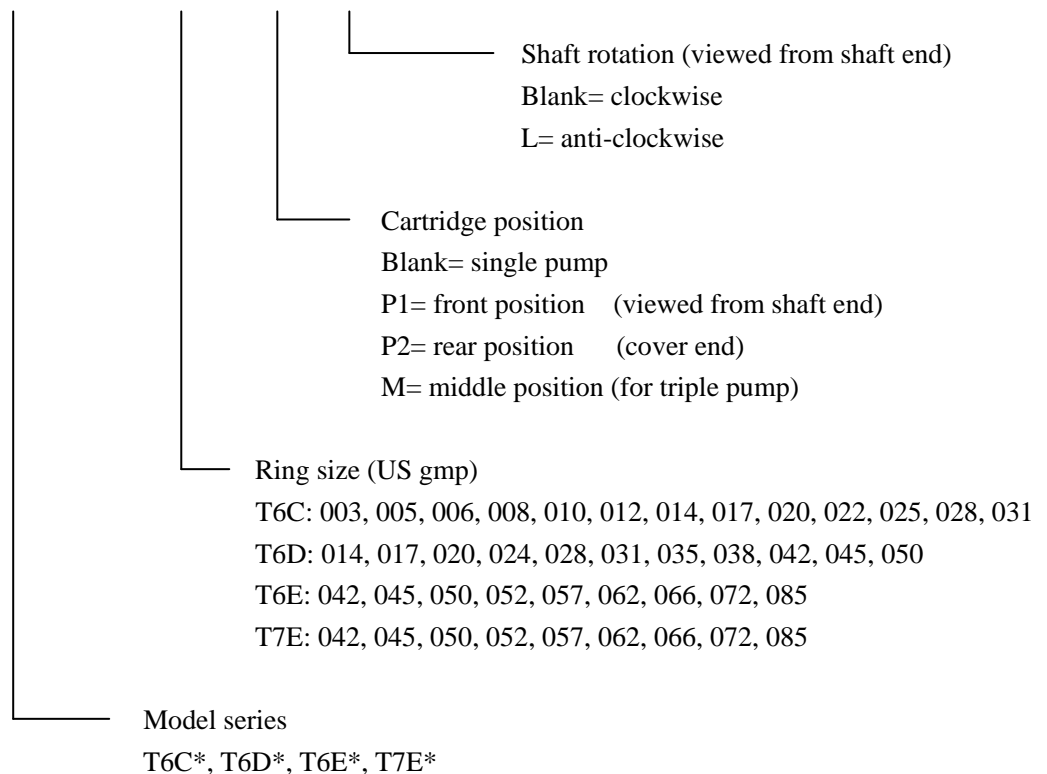

OEM Parker Denison Hydraulic Vane Pump Cartridge Kits

Single vane pump, T6C, T6D, T6E, T7E, T7ES, T7BS, etc.

Double vane pump, T6CC, T6DC, T6EC, T6ED, T67DB, T7BB, T67CB, T7DB, etc.

Triple vane pump, T6DCC, T6EDC, T6DDC, T67DCB, T67EDB, T67DDC, etc.

The high pressure vane pumps incorporate the design of vane pin holdout. They are applicable for those hydraulic machineries that demand high rotation pressure and low noise level. The vane pump series are designed for applications in die casting machines, injection molding machines and other special construction equipments.

Ordering code:

T6C* – 022 – * – L